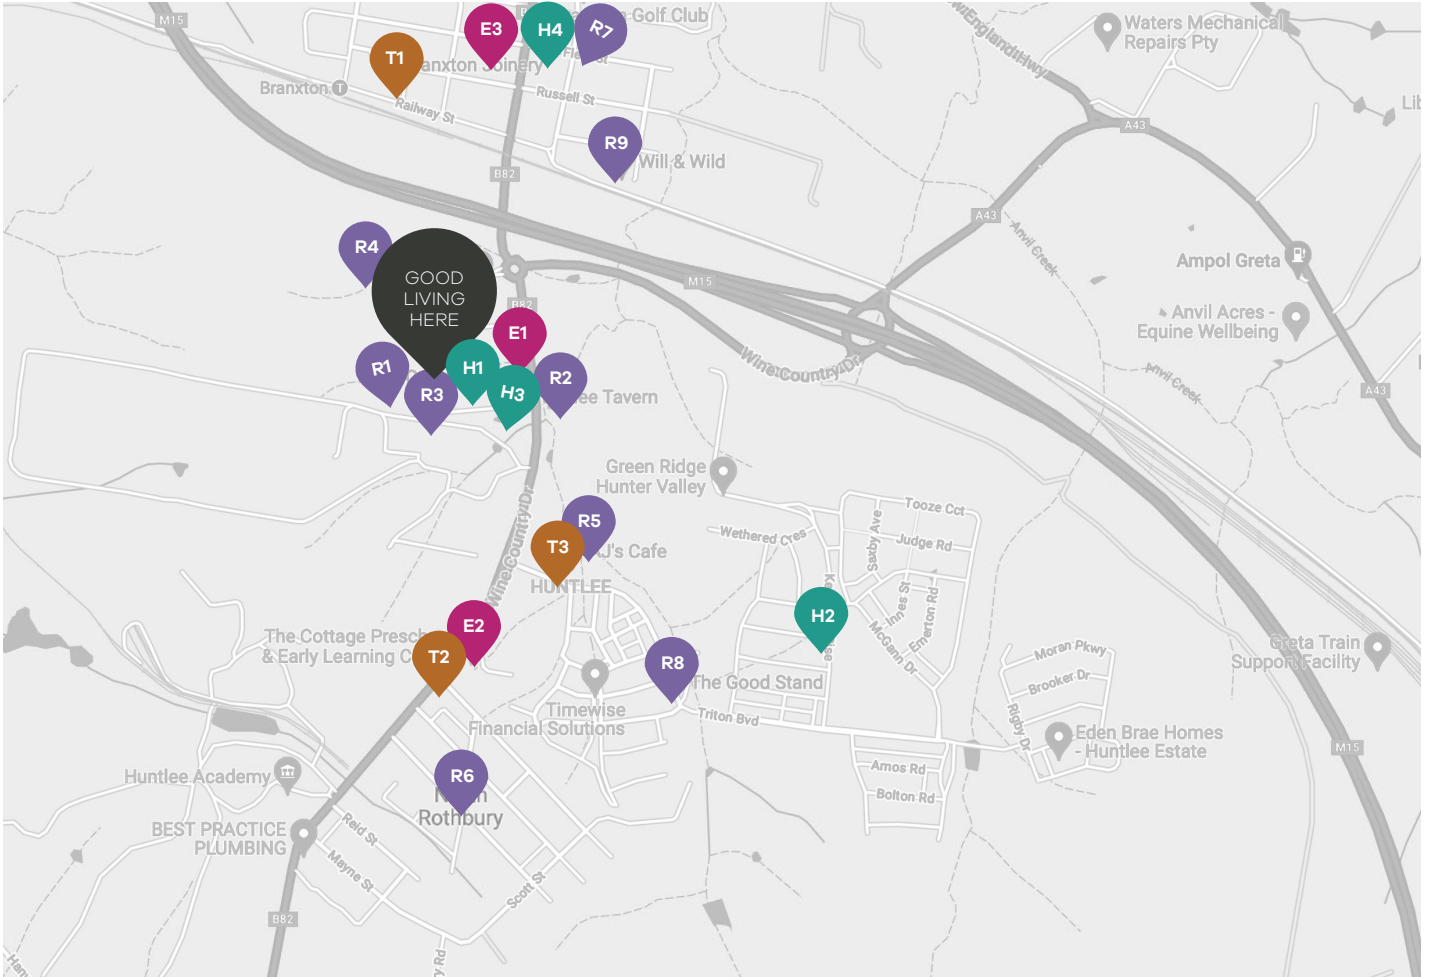

Huntlee, North Rothbury

Amenities map

Education

- E1 The Cottage Preschool & Early Learning Centre
- E2 Huntlee ELC
- E3 Branxton Public School

Health

- H1 Huntlee Family Practise
- H2 222 Mindset
- H3 Piggott's Pharmacy Huntlee
- H4 Branxton Medical Centre

Retail

- R1 Huntlee Shopping Centre
- R2 Huntlee Tavern
- R3 Nargis Gourmet Food Indian and Kebabs
- R4 KFC Huntlee
- R5 AJ's Cafe
- R6 Joemz Kitchen
- R7 Blue Thai Kitchen
- R8 The Good Stand
- R9 Will & Wild

Transport

- T1 Branxton Station
- T2 Wine Country Dr at Thomas St
- T3 Triton Bvd at Neves Lane

U.