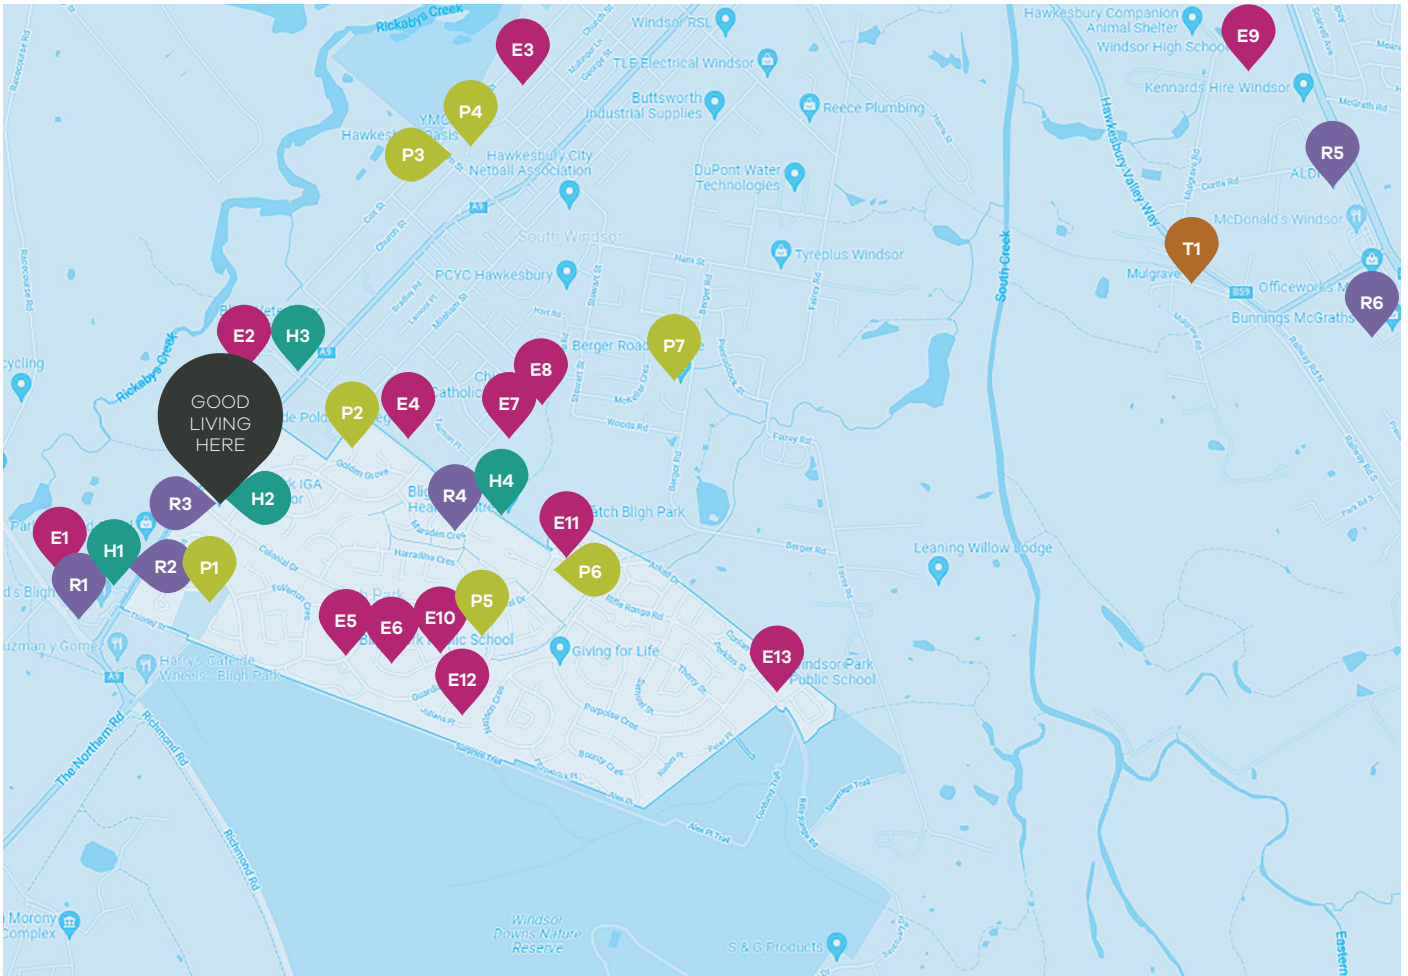

## Bligh Park Amenities map

### Education

- E1** Kachan School of Tumbling & Performance
- E2** Linda's Learn To Swim
- E3** Windsor Preschool
- E4** Bede Polding College
- E5** Bligh Park Public School
- E6** Evolve Early Learning Centre
- E7** Chisholm Catholic Primary
- E8** Collith Avenue Before & After School Care
- E9** Windsor High School
- E10** Captain Bligh Early Learning Centre
- E11** Kindy Patch Bligh Park
- E12** School of Motoring
- E12** Windsor Park Public School

### Recreation

- P1** Bounty Reserve
- P2** Windsor Leagues Club
- P3** Dog Park
- P4** YMCA Hawkesbury Oasis
- P5** Colonial Reserve
- P6** Bligh Park Community Centre - Tiningi Hall
- P7** Berger Road Reserve

### Transport

- T1** Mulgrave Station
- T2** Windsor Station (off map)
- T3** Windsor Station (off map)

U.