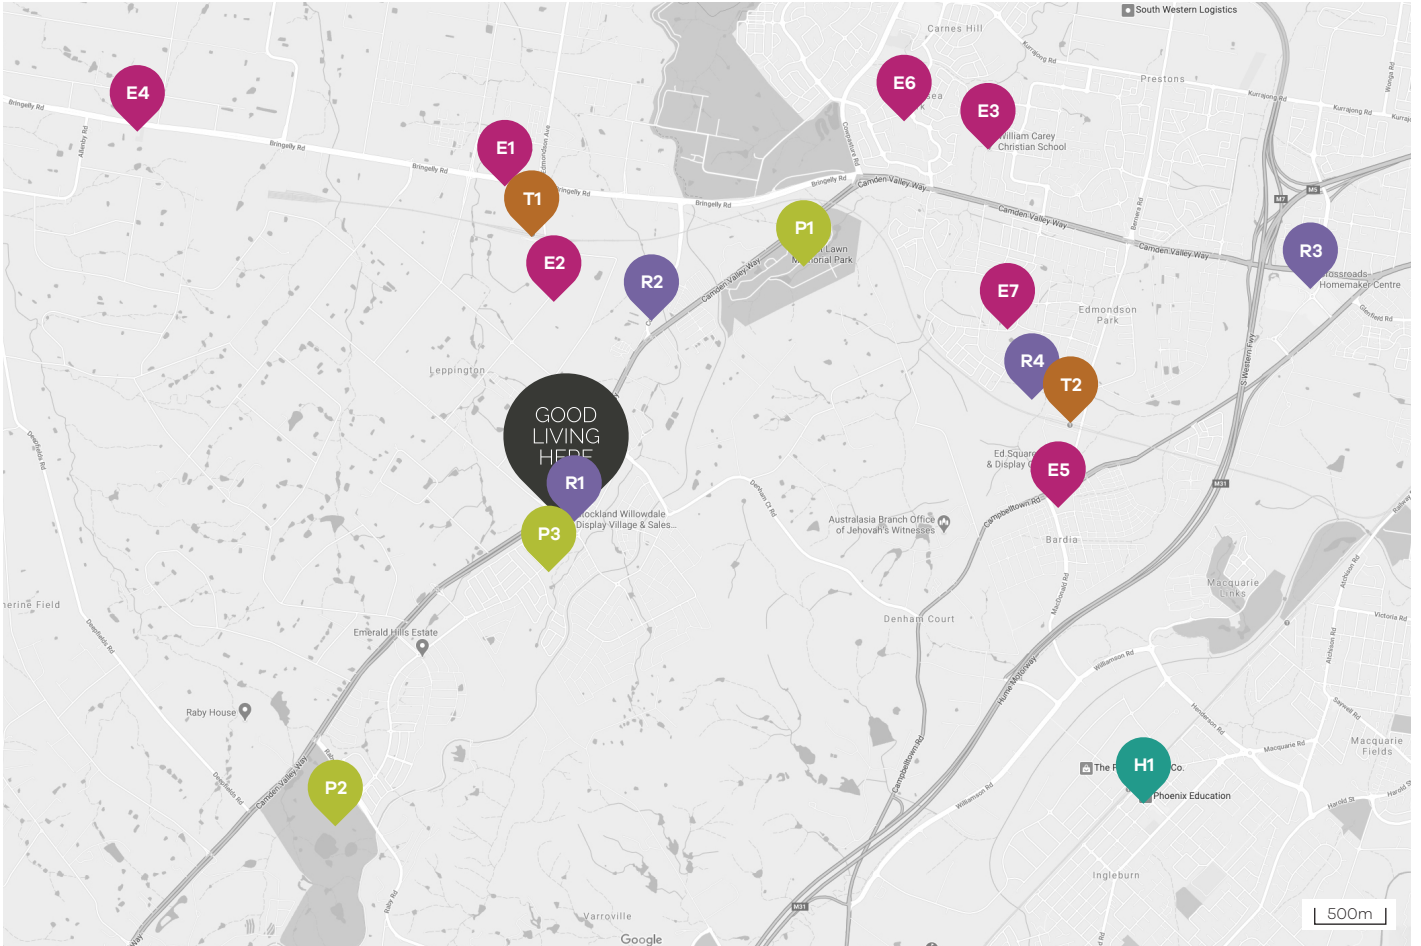

Willowdale  
Amenities map

**Urban.**  
Land  
Housing

**Education**

- E1** Annabelle Early Learning Centre
- E2** Leppington Public School
- E3** William Carey Christian School
- E4** Rossmore Public School
- E5** Bardia Public School
- E6** John Edmondson High School
- E7** Proposed St Francis Catholic College

**Retail**

- R1** Willowdale Shopping Centre
- R2** Leppington Shopping Centre
- R3** Crossroads Homemaker Centre
- R4** Edmondson Park Town Centre (Coming Soon)

**Health**

- H1** Ingleburn Medical Centre

**Recreation**

- P1** Forest Lawn Memorial Park
- P2** Lakeside Golf Club
- P3** Willowdale Regional Park

**Transport**

- T1** Leppington Train Station
- T2** Edmondson Park Train Station