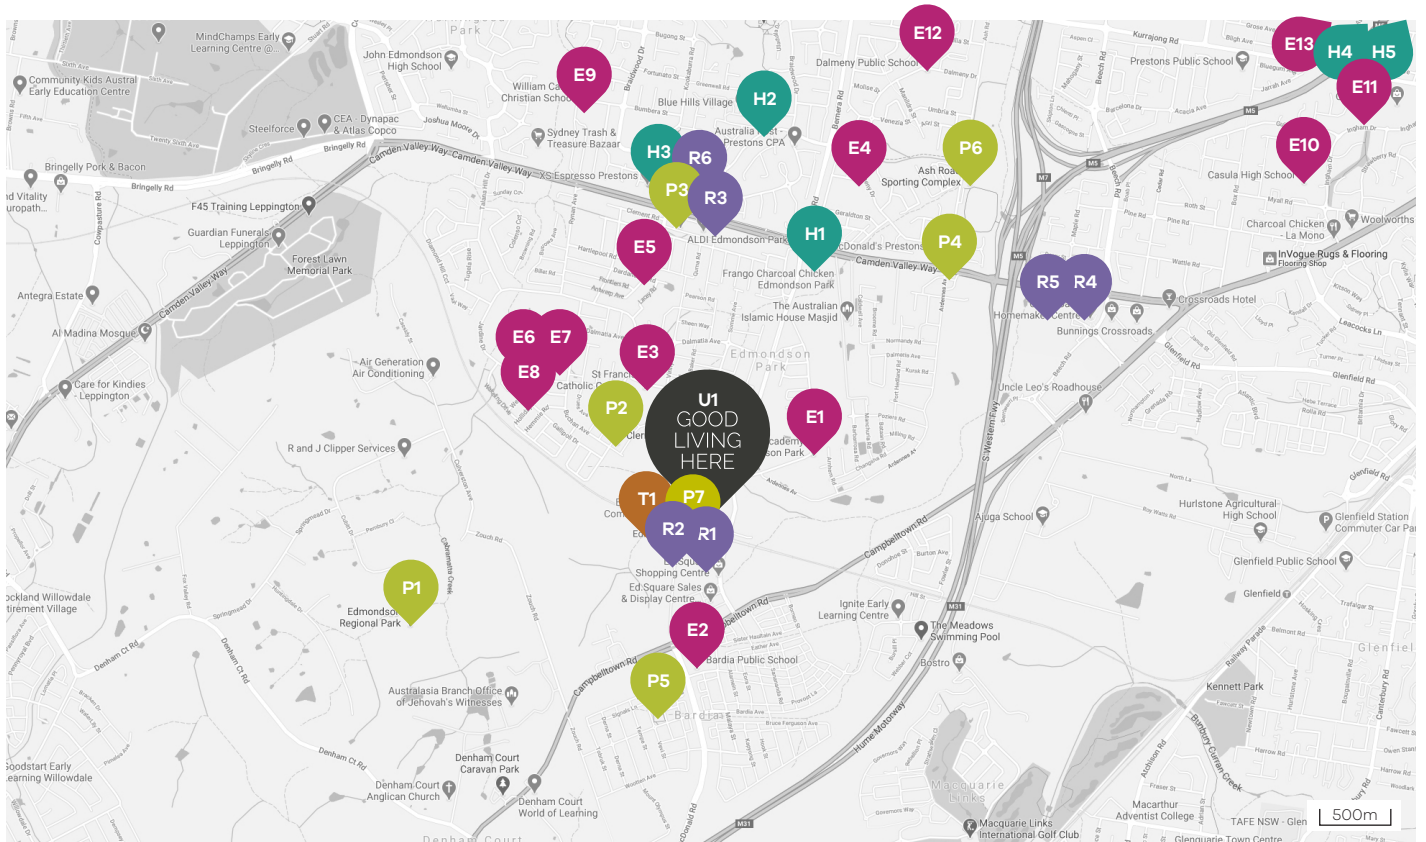

Urban. Land Housing

Edmondson Park Amenities map

Education

- E1** The Grove Academy
- E2** Bardia Public School
- E3** St Francis Catholic College
- E4** St Catherine of Siena Primary School Prestons
- E5** Abacus Kindergarten & Learning Centre
- E6** Edmondson Park Education and Care
- E7** Organic Seedlings Education
- E8** Boss Baby Family Day Care
- E9** William Carey Christian School
- E10** Casula High School
- E11** Casula Pre-School
- E12** Dalmeny Public School
- E13** TAFE NSW Liverpool

Retail

- R1** Ed.Square Shopping Centre
- R2** Coles Edmondson Park
- R3** ALDI Edmondson Park
- R4** Crossroads Homemaker Centre
- R5** Costco Wholesale Casula
- R6** Woolworths

Health

- H1** Plus Fitness 24/7 Edmondson Park
- H2** Prestons Medical Centre
- H3** Doctors at Prestons
- H4** South Western Sydney Local Health District
- H5** Liverpool Hospital

Recreation

- P1** Edmondson Regional Park
- P2** Clermont Park
- P3** McDonald's Edmondson Park
- P4** Hungry Jack's Edmondson Park
- P5** Brigade Park
- P6** Ash Road Sporting Complex
- P7** Events Cinemas

Transport

- T1** Edmondson Park Station

- U1** Edmondson Park Sales Office

Edmondson Park