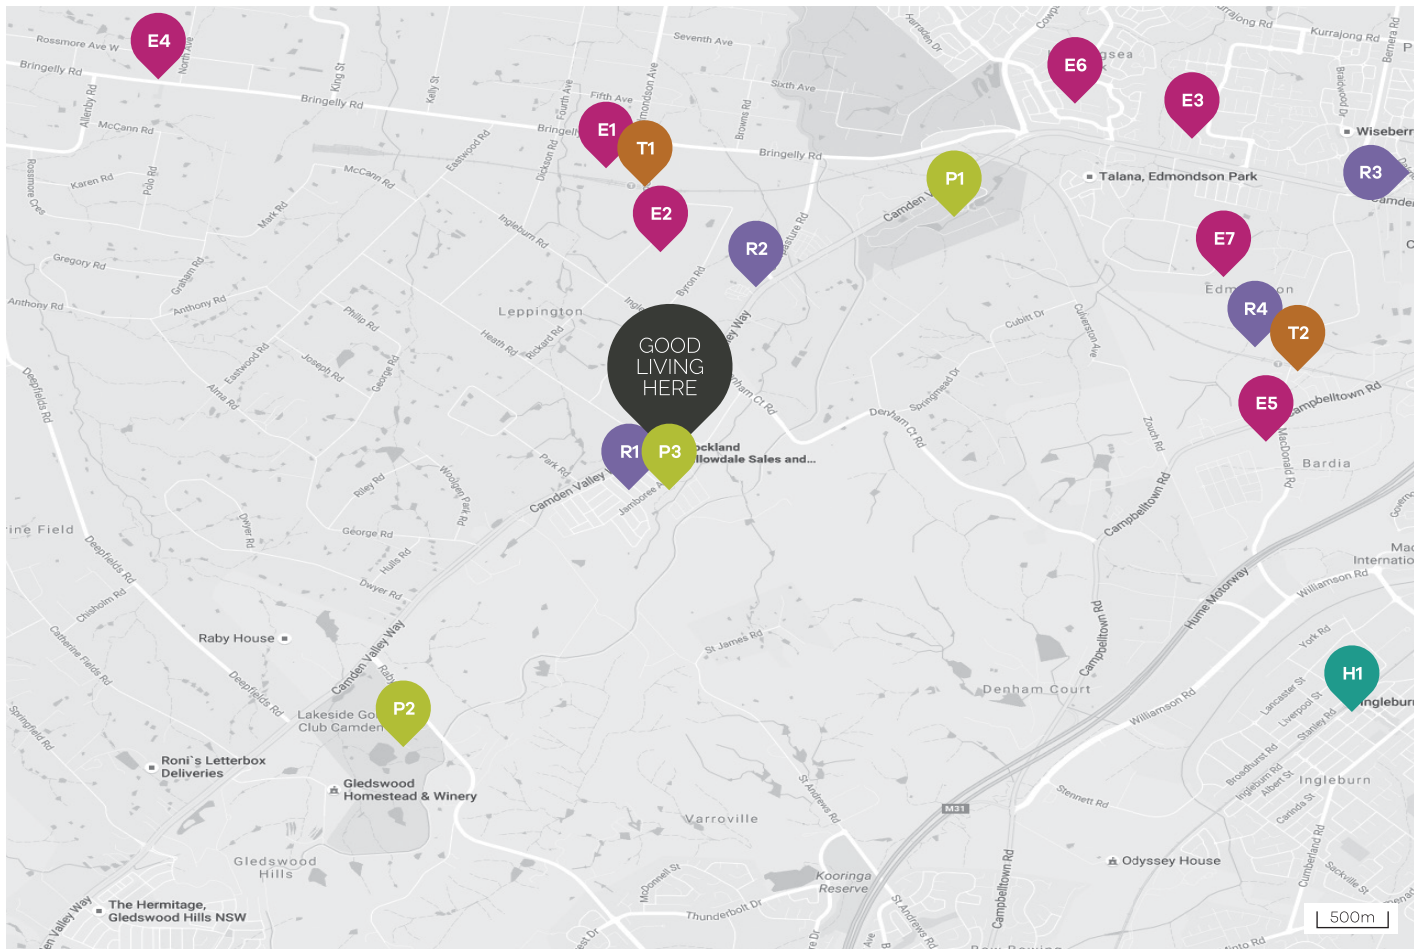

## Willowdale Amenities map

### Retail

- R1** Willowdale Shopping Centre (Coming Soon 2017)
- R2** Leppington Shopping Centre
- R3** Crossroads Homemaker Centre
- R4** Edmondson Park Town Centre (Coming Soon)

### Recreation

- P1** Forest Lawn Memorial Park
- P2** Lakeside Golf Club
- P3** Willowdale Regional Park

### Transport

- T1** Leppington Train Station
- T2** Edmondson Park Train Station