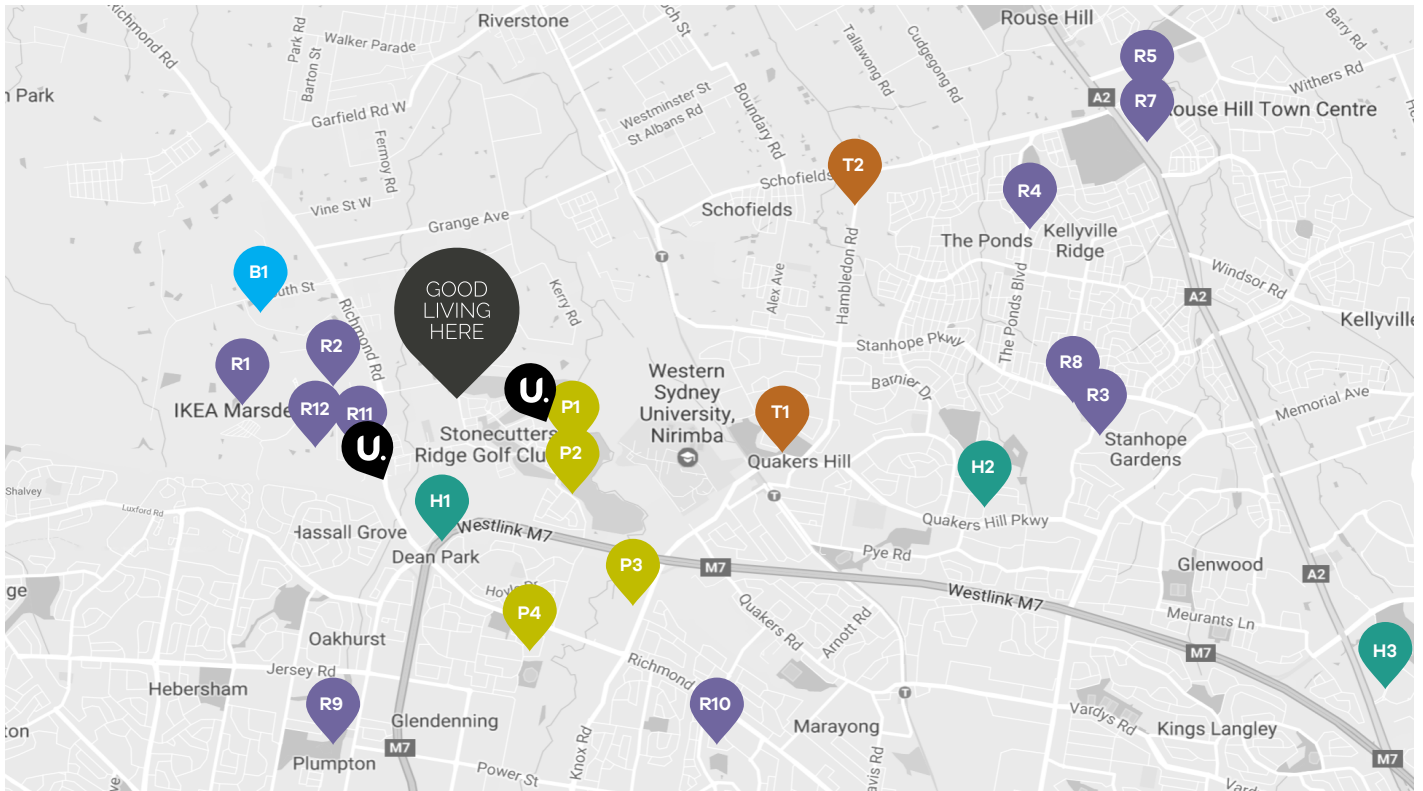

Colebee
Amenities map

Urban.
Land
Housing

Real Estate

U. Urban Land Housing

Business

B1 Sydney Business Park

Health

- H1** Richmond Road Family Practice
- H2** Emerald Medical Centre
- H3** Norwest Private Hospital

Recreation

- P1** Stonecutters Ridge Golf Club
- P2** Stonecutters Ridge Neighbourhood Centre
- P3** Western Sydney Parklands
- P4** Glendenning Reserve

Retail

- R1** IKEA
- R2** Bunnings
- R3** Stonehope Village Shopping Centre
- R4** The Ponds Shopping Centre
- R5** Rouse Hill Town Centre
- R6** Greenway Village
- R7** Rouse Hill Town Centre
- R8** Stanhope Gardens Shopping Centre
- R9** Plumpton Village
- R10** Woodcroft Village
- R11** Home Hub
- R12** Aldi

Transport

- T1** Quakers Hill Train Station
- T2** Schofields Train Station