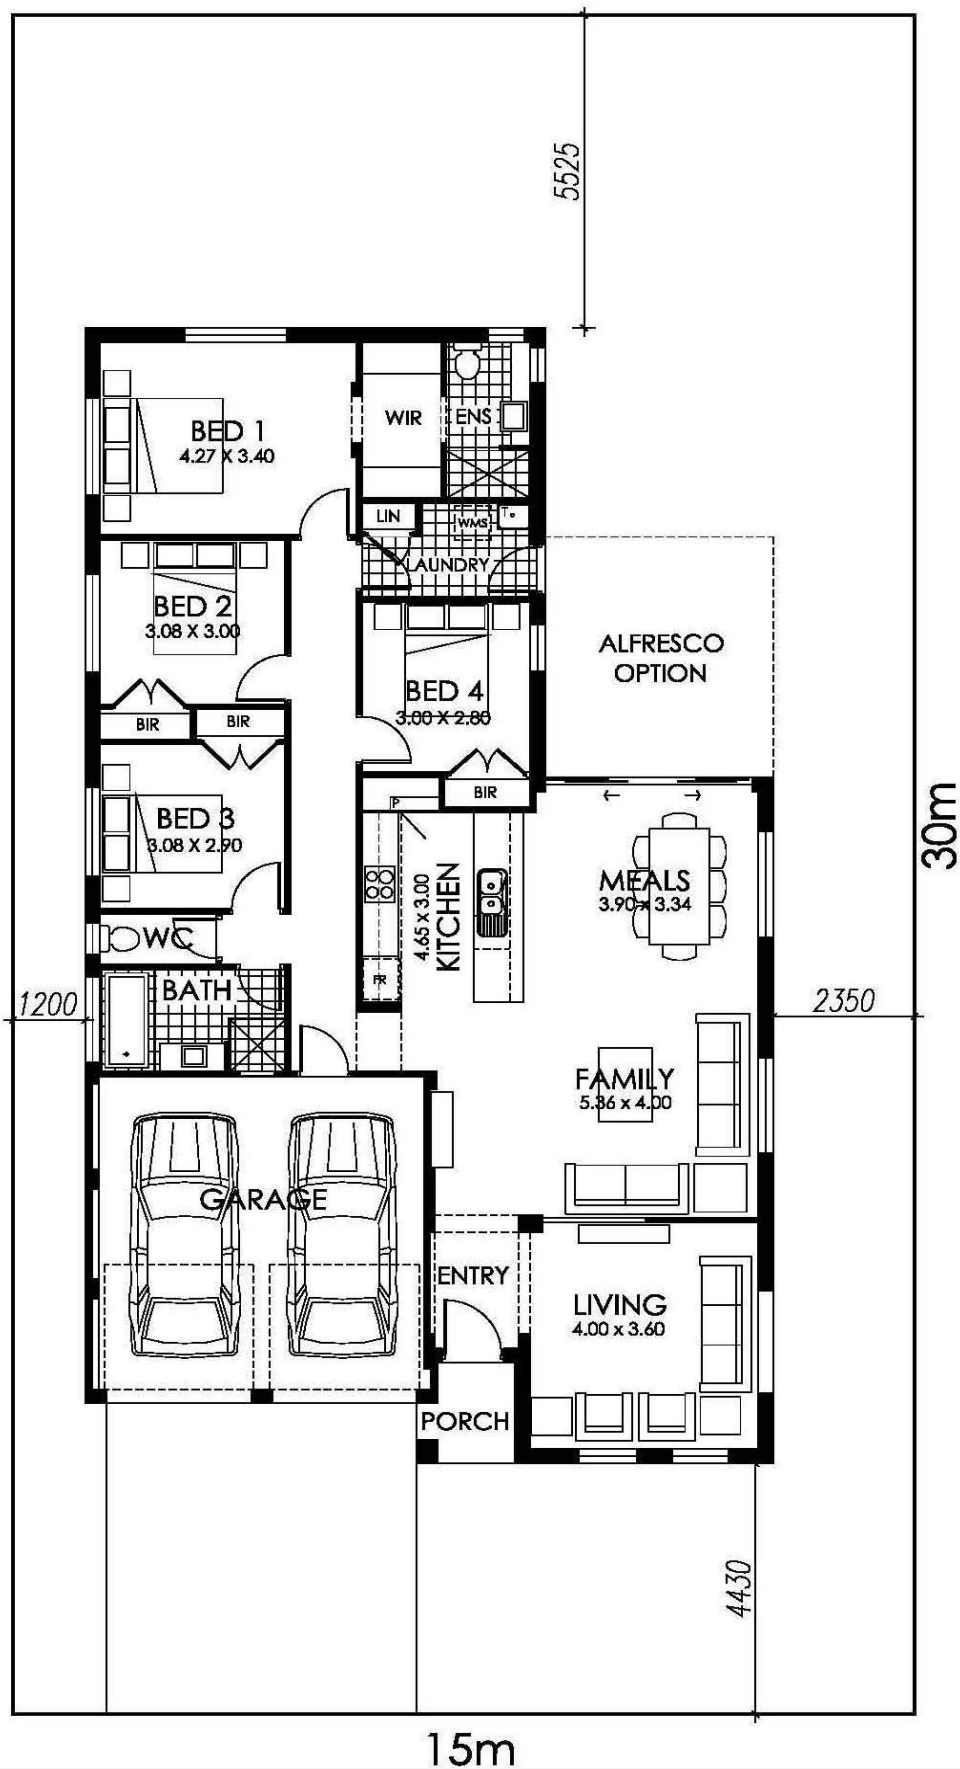

Sales and Information
1300 223 345 rawsonhomes.net.au

Disclaimer: Fixed for all lots with up to 1m of fall across the site. Fixed Price Packages are subject to availability, developer's design review panel, bushfire requirements & statutory approval. Whilst every effort is made to provide accurate information images are for illustrative purposes and intended to provide a visual guide only. Refer to individual contracts for final details. Details are correct at time of printing and subject to change without notice or obligation. Printed November 2012.