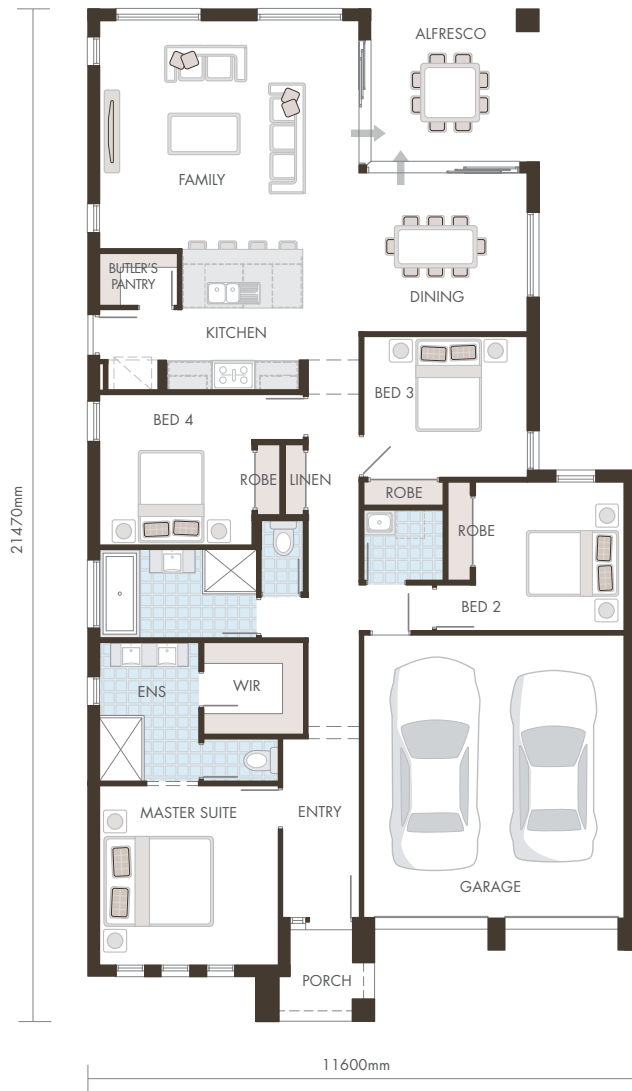

# READY BUILT

by Edgewater Homes

**FIXED PRICE  
NO MORE TO PAY**  
**\$499,990\***

**PULSE 4**  
23.20 SQUARES

**LOT 92  
WATERSIDE**

**5% DEPOSIT**

**NO FURTHER PAYMENTS  
UNTIL YOU MOVE IN**

## EVERYTHING INCLUDED

- ✓ Fixed price site costs (no more to pay, no hidden extras)
- ✓ Contemporary front and rear landscaping
- ✓ Fencing
- ✓ Driveway & path
- ✓ Quality carpet throughout
- ✓ Timber look flooring
- ✓ High 2590mm ceilings
- ✓ Resort style undercover alfresco
- ✓ Feature timber stacker sliding doors
- ✓ Designer kitchen with CaesarStone kitchen bench & walk-in Butler's pantry
- ✓ 20mm CaesarStone benchtops to bathroom & ensuite
- ✓ Large 900mm European style stainless steel appliances
- ✓ Ducted air conditioning
- ✓ Dishwasher & microwave
- ✓ Remote control garage door
- ✓ Alarm system

\*All photos, illustrations and plans are for illustrative purposes and should be used as a guide only. Pricing excludes telephone and consumer account opening fees. Package prices are subject to availability and are accurate at time of printing. Prices are subject to change without notice.