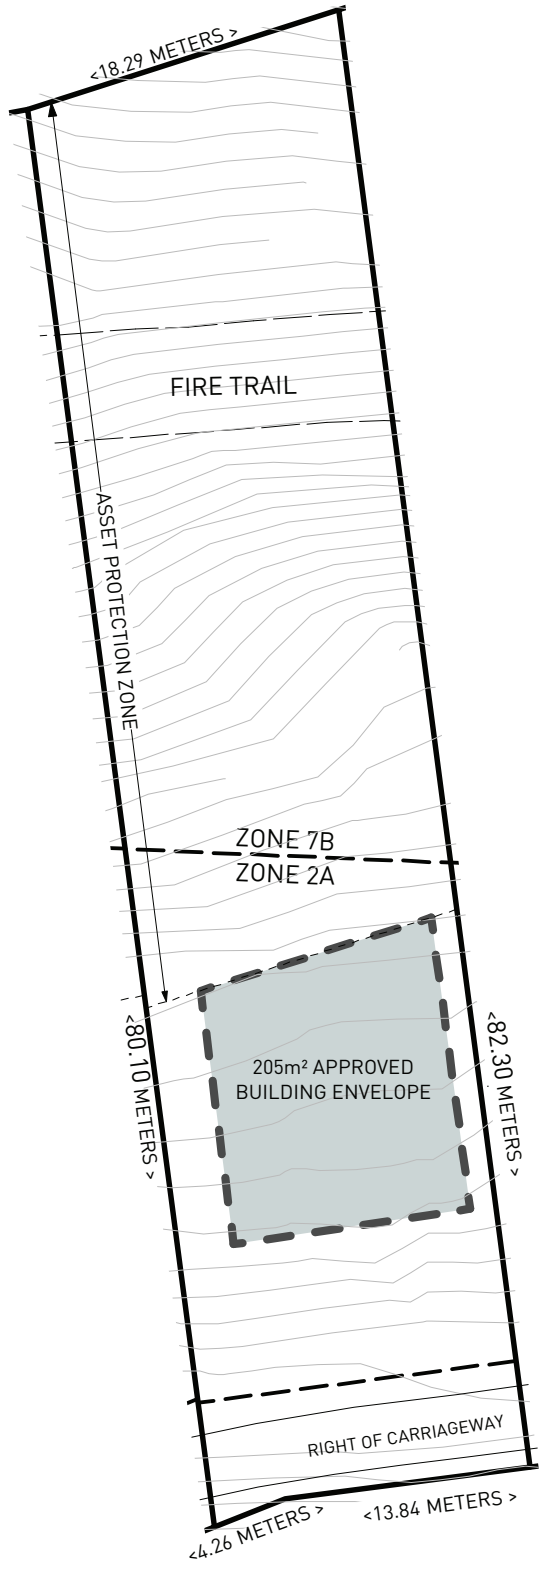

↑ **LOT 08**
1454m²

THE TREES
SPROULE ROAD - ILLAWONG
- www.TheTrees.com.au -

SPROULE ROAD, ILLAWONG

^The material in this document has been prepared for the information of potential purchasers to assist them in deciding if they are sufficiently interested in the property. The information does not in any part constitute any form of offer or contract. Anyone with potential interest in these properties should satisfy themselves in relation to all aspects of an individual property and of all matters that a prudent person would consider relevant. The vendors, their agents or employees will not be liable for any loss or damage resulting from any statement or other information relied upon or contained within any marketing material.

GANDANGARA
Local Aboriginal Land Council
URBAN LAND HOUSING
Suite 5.14, 5 Celebration Drive, BELLA VISTA NSW 2153
Phone: (02) 9672 6055 Fax: (02) 9672 6099
Web: www.ulhc.com.au