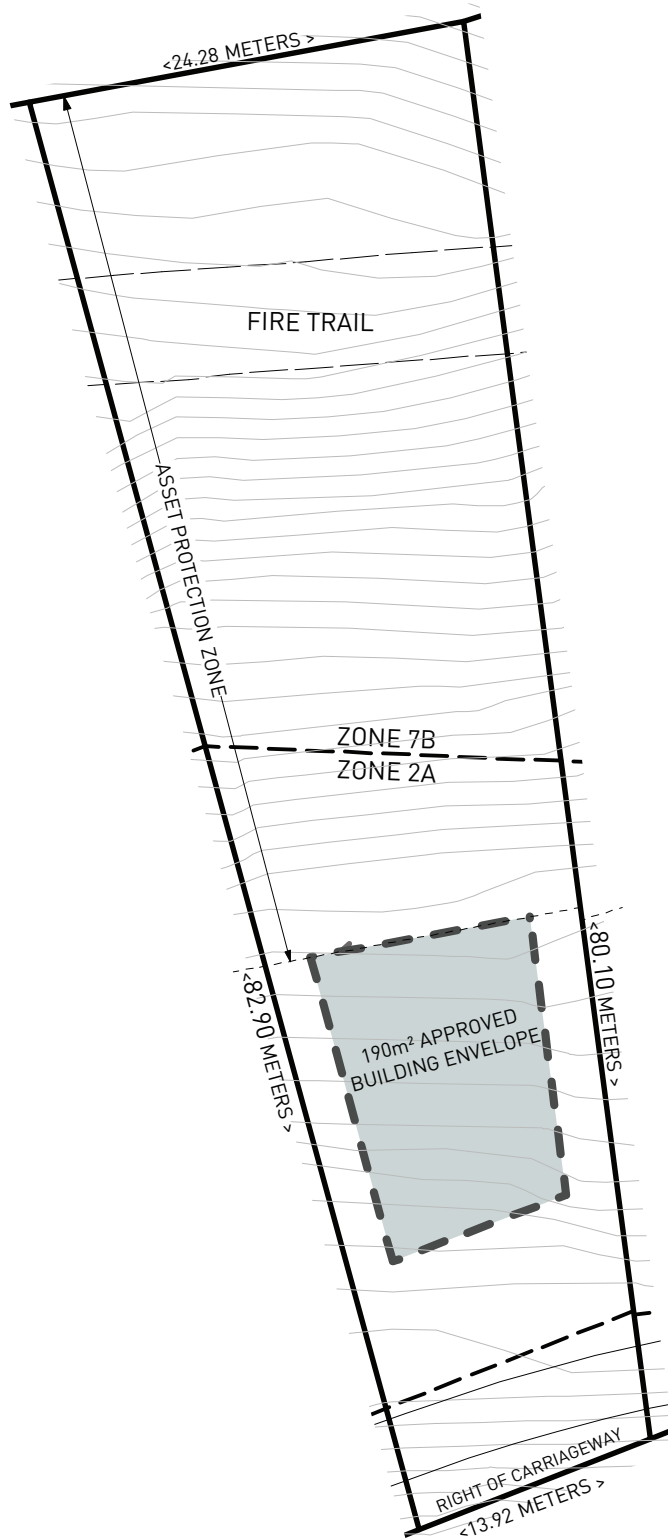

↑
LOT 07
1562m²

THE TREES
 SPROULE ROAD - ILLAWONG
 - www.TheTrees.com.au -

SPROULE ROAD, ILLAWONG

^The material in this document has been prepared for the information of potential purchasers to assist them in deciding if they are sufficiently interested in the property. The information does not in any part constitute any form of offer or contract. Anyone with potential interest in these properties should satisfy themselves in relation to all aspects of an individual property and of all matters that a prudent person would consider relevant. The vendors, their agents or employees will not be liable for any loss or damage resulting from any statement or other information relied upon or contained within any marketing material.