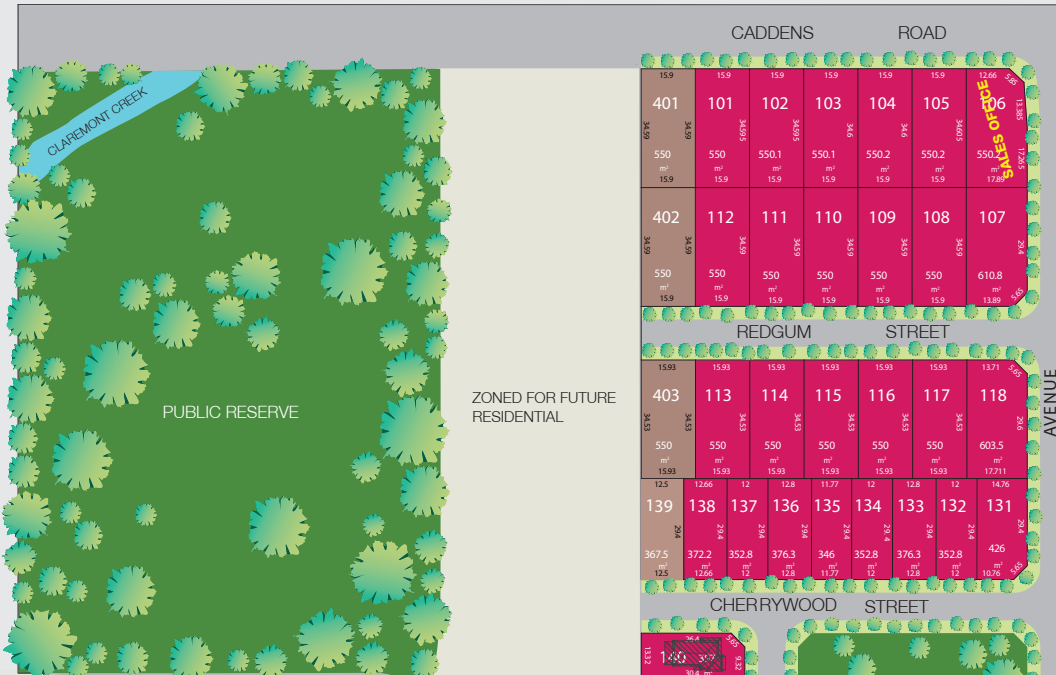

Masterplan

Sienna Gardens
Claremont Meadows NSW

ZONED FOR FUTURE RESIDENTIAL

ZONED FOR FUTURE RESIDENTIAL

ZONED FOR FUTURE RESIDENTIAL

226	225	224	223
625.1 m²	552.2 m²	552.2 m²	605.6 m²
34.565	34.565	34.454	34.454
227	222	221	220
587.5 m²	585.7 m²	585.7 m²	585.6 m²
34.565	34.454	34.454	34.454
228	221	220	219
587.6 m²	585.7 m²	585.6 m²	585.6 m²
34.565	34.454	34.454	34.454
229	220	219	218
587.6 m²	585.6 m²	585.6 m²	551.1 m²
34.57	34.454	34.454	34.44
230	219	218	217
587.7 m²	585.6 m²	551.1 m²	551.5 m²
34.57	34.454	34.44	33.255
231	218	217	216
553.1 m²	551.1 m²	551.5 m²	564.6 m²
34.51	34.44	33.255	32.536
232	217	216	215
569.2 m²	551.5 m²	564.6 m²	565.8 m²
33.255	34.44	32.536	32.195
233	216	215	214
647.2 m²	564.6 m²	565.8 m²	550.5 m²
32.4	32.536	32.195	32.195
234	215	214	213
678.2 m²	565.8 m²	550.5 m²	550.6 m²
32.205	32.195	32.195	32.2
235	214	213	212
550.7 m²	550.5 m²	550.6 m²	550.6 m²
32.205	32.195	32.2	16.96
236	213	212	211
550.7 m²	550.6 m²	550.6 m²	604.4 m²
32.2	16.96	15.24	15.24
237	212	211	210
550.6 m²	550.6 m²	604.4 m²	550.2 m²
16.96	15.24	15.24	12.955
238	211	210	314
604.2 m²	550.2 m²	550.2 m²	550 m²
12.955	15.24	15.24	13.6
239	210	315	316
550.2 m²	550.2 m²	550 m²	550 m²
15.24	15.24	15.8	15.8
240	316	313	312
550.2 m²	550 m²	550 m²	550 m²
15.24	15.8	36.5	33.8
241	317	311	310
550.2 m²	550 m²	550 m²	565 m²
15.24	33.3	22.4	20.7

314	315	316
550 m²	550 m²	550 m²
13.6	15.8	15.8
313	312	311
550 m²	550 m²	565 m²
36.5	33.8	22.4
310	309	308
565 m²	550 m²	550 m²
20.7	22.4	22.4

ZONED FOR FUTURE RESIDENTIAL

1. SOLD
   - DEPOSIT
   - COMPLETED HOME PACKAGES
   - FUTURE RELEASE
   - STAGE THREE RELEASE - NOW AVAILABLE
   - STAGE FOUR RELEASE - NOW AVAILABLE
2. --- SEWER LINE
   ..... EASEMENT TO DRAINWATER

All dimensions and areas are subject to final survey. This plan has been compiled by Investa from information available at the date of publication. No responsibility will be accepted as to the accuracy of the information. Purchasers are advised to make their own enquiries with the relevant authorities. Tree locations are indicative only.